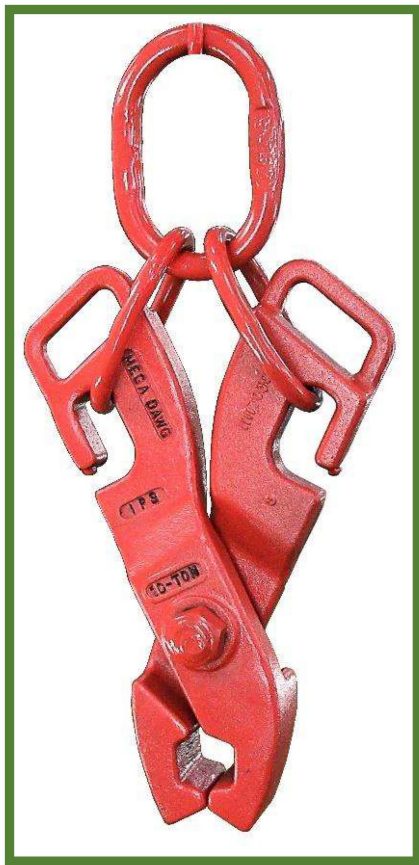

# “Mega Dawg” 10-Ton Rail Tong

Part no. RHD10-IPS

Mega Dawg is the answer to heavy-weight rail-lifting needs, with a 10-ton working load limit! The new Biggest Dog in the yard with all the best features of our smaller tongs and the greatest capacity yet.

## Features:

- Cast from high-strength alloy steel and magnetic particle tested
- All tongs tested to **1.5x capacity**

## Specification

Part No.	Weight	WLL	Length	Width	Height
RHD10-IPS	90 lbs.	10 Tons	15"	6"	21"